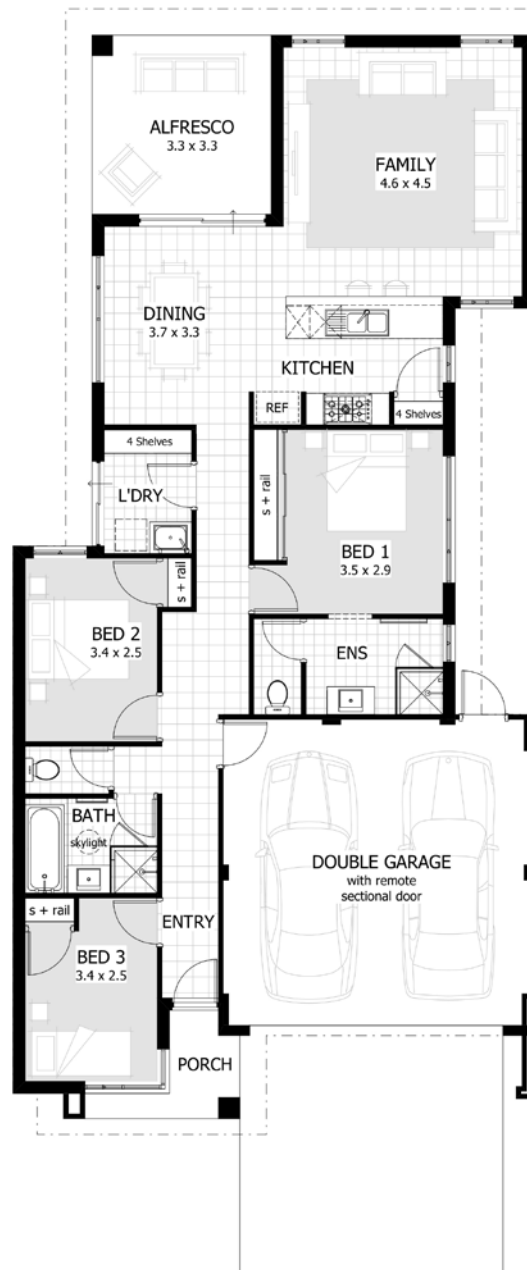

HOUSE & LAND PACKAGE

The information shown on this material has been prepared with care; however it is subject to change and cannot